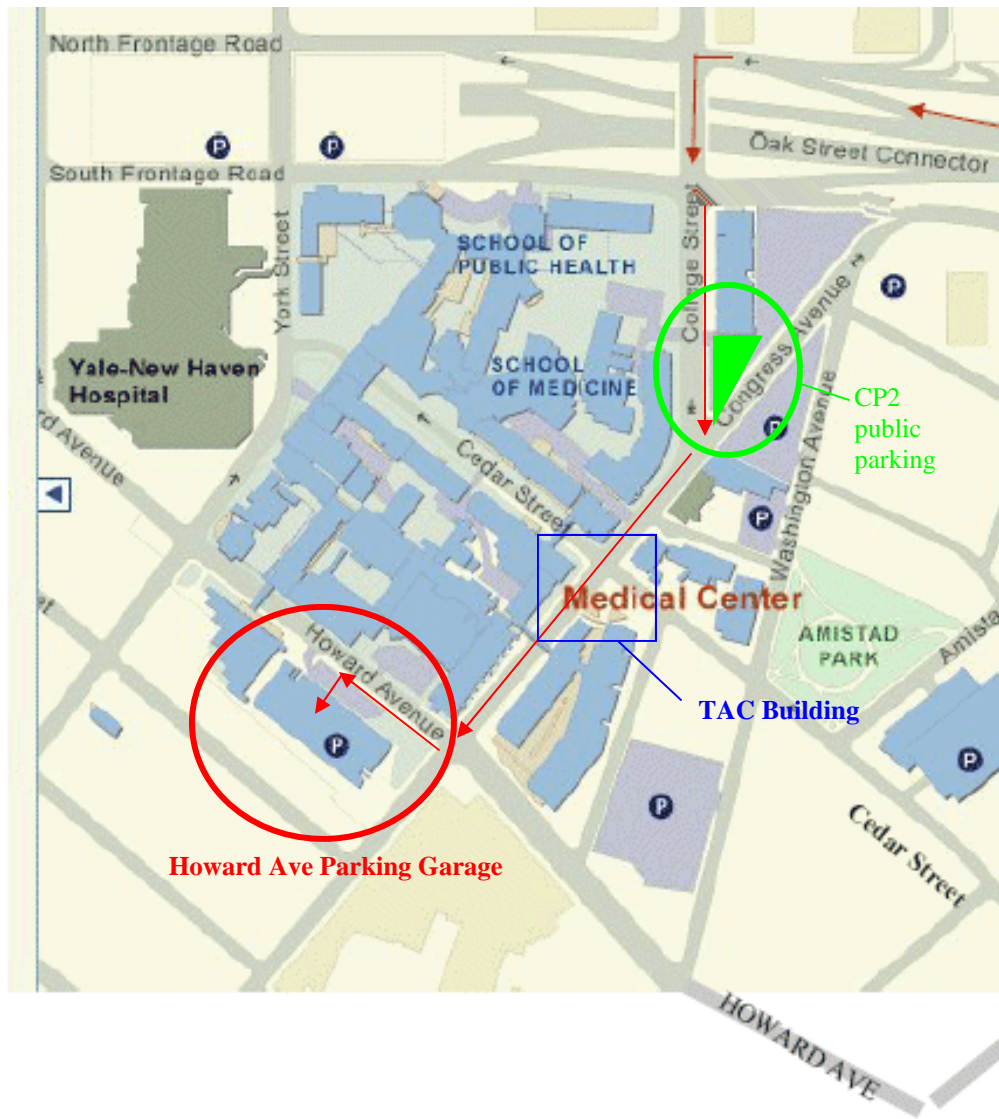

Parking for meetings in TAC Building

From I91 or 95 North or South take the Rt. 34 connector to downtown New Haven. Use Exit 2 staying to the left and turn left on to College Street . Stay on College Street past the TAC (Anlyan) Building to the traffic light on corner of Howard Ave. Take a right on to Howard Ave. and enter the YPB **Howard Ave Parking Garage** about 1/2 a block up turning left into the garage. Walk to TAC Building.

OR

Park in **CP2 Public Parking** (open air) next to 37 College Street—\$2 an hour, you will need a charge card and cell phone number.